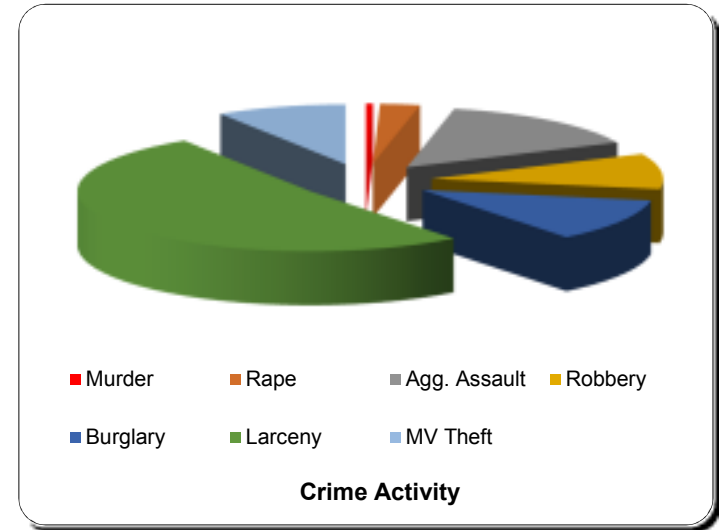

**Chelsea Police Department  
19 Park Street  
Chelsea, Massachusetts 02150**

**CITY WIDE Crime Comparison Statistics  
2017 End of Month Summary Statistics \*\*MAY\*\***

	Murder	Rape	Aggravated Assault	Robbery	Burglary	Larceny	MV Theft
Jan	1	0	14	7	9	41	4
Feb	1	3	9	11	8	41	8
Mar	0	3	14	8	15	52	8
Apr	0	2	12	7	5	40	10
May	0	3	10	5	9	30	6
Jun							
Jul							
Aug							
Sep							
Oct							
Nov							
Dec							
<b>Totals:</b>	<b>2</b>	<b>11</b>	<b>59</b>	<b>38</b>	<b>46</b>	<b>204</b>	<b>36</b>

											2016		
	Violent Crime	Property Crime	Total Crime	Crime Rate	Crime Rate % Change	Violent Crime Rate	Vio. Crime % Change	Property Crime Rate	Prop Crime % Change	Violent Crime	Property Crime	Total Crime	
Jan	22	54	76	0.22%		0.06%		0.15%		30	81	111	
Feb	24	57	81	0.23%	0.01%	0.07%	0.01%	0.16%	0.01%	20	73	93	
Mar	25	75	100	0.28%	0.05%	0.07%	0.00%	0.21%	0.05%	47	80	127	
Apr	21	55	76	0.22%	-0.07%	0.06%	-0.01%	0.16%	-0.06%	34	63	97	
May	18	45	63	0.18%	-0.04%	0.05%	-0.01%	0.13%	-0.03%	39	75	114	
Jun													
Jul													
Aug													
Sep													
Oct													
Nov													
Dec													
<b>Totals:</b>	<b>110</b>	<b>286</b>	<b>396</b>							<b>170</b>	<b>372</b>	<b>542</b>	