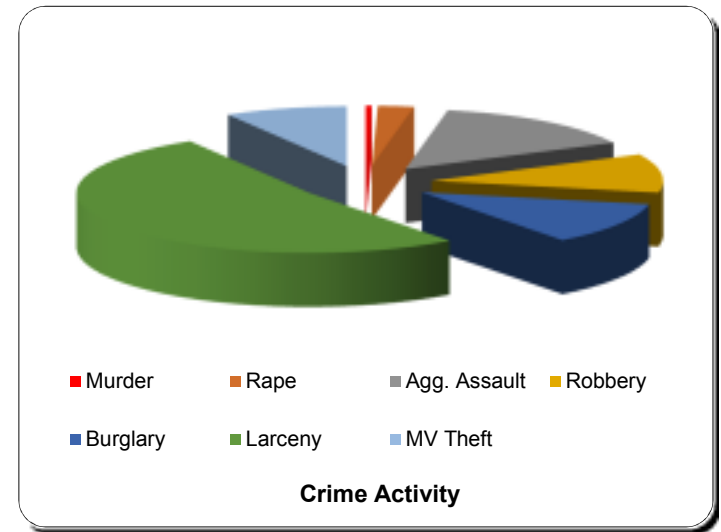

# Chelsea Police Department 19 Park Street Chelsea, Massachusetts 02150

## CITY WIDE Crime Comparison Statistics

2017 End of Month Summary Statistics \*\*JUNE\*\*

	Murder	Rape	Aggravated Assault	Robbery	Burglary	Larceny	MV Theft
Jan	1	0	14	7	9	41	4
Feb	1	3	9	11	8	41	8
Mar	0	3	15	9	15	52	8
Apr	0	2	12	9	5	40	10
May	0	3	7	6	10	31	7
Jun	0	1	14	8	8	43	4
Jul							
Aug							
Sep							
Oct							
Nov							
Dec							
<b>Totals:</b>	<b>2</b>	<b>12</b>	<b>71</b>	<b>50</b>	<b>55</b>	<b>248</b>	<b>41</b>

											2016		
	Violent Crime	Property Crime	Total Crime	Crime Rate	Crime Rate % Change	Violent Crime Rate	Vio. Crime % Change	Property Crime Rate	Prop Crime % Change	Violent Crime	Property Crime	Total Crime	
Jan	22	54	76	0.22%		0.06%		0.15%		30	81	111	
Feb	24	57	81	0.23%	0.01%	0.07%	0.01%	0.16%	0.01%	20	73	93	
Mar	27	75	102	0.29%	0.06%	0.08%	0.01%	0.21%	0.05%	47	80	127	
Apr	23	55	78	0.22%	-0.07%	0.07%	-0.01%	0.16%	-0.06%	34	63	97	
May	16	48	64	0.18%	-0.04%	0.05%	-0.02%	0.14%	-0.02%	39	74	113	
Jun	23	55	78	0.22%	0.04%	0.07%	0.02%	0.16%	0.02%	33	111	144	
Jul													
Aug													
Sep													
Oct													
Nov													
Dec													
<b>Totals:</b>	<b>135</b>	<b>344</b>	<b>479</b>							<b>203</b>	<b>482</b>	<b>685</b>	