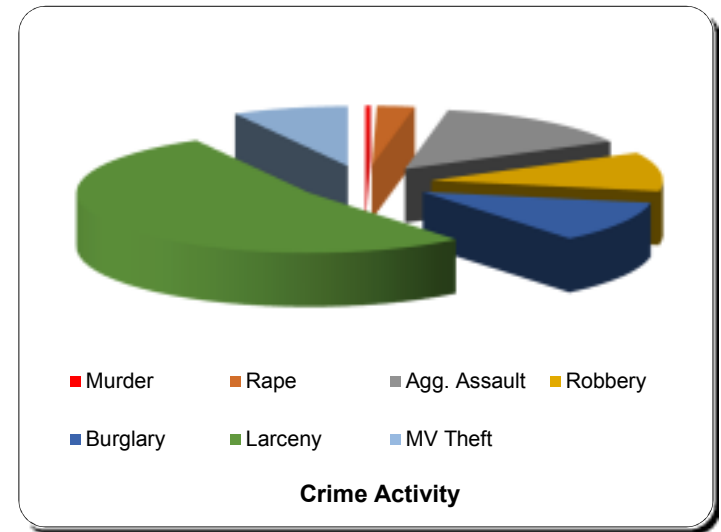

Chelsea Police Department 19 Park Street Chelsea, Massachusetts 02150

CITY WIDE Crime Comparison Statistics

2017 End of Month Summary Statistics **JULY**

	Murder	Rape	Aggravated Assault	Robbery	Burglary	Larceny	MV Theft
Jan	1	0	14	7	9	41	4
Feb	1	3	9	11	8	41	8
Mar	0	3	15	9	15	52	9
Apr	0	2	12	9	5	40	10
May	0	3	7	6	10	31	7
Jun	0	1	14	8	8	46	4
Jul	0	3	11	10	9	50	4
Aug							
Sep							
Oct							
Nov							
Dec							
Totals:	2	15	82	60	64	301	46

											2016		
	Violent Crime	Property Crime	Total Crime	Crime Rate	Crime Rate % Change	Violent Crime Rate	Vio. Crime % Change	Property Crime Rate	Prop Crime % Change	Violent Crime	Property Crime	Total Crime	
Jan	22	54	76	0.22%		0.06%		0.15%		30	81	111	
Feb	24	57	81	0.23%	0.01%	0.07%	0.01%	0.16%	0.01%	20	73	93	
Mar	27	76	103	0.29%	0.06%	0.08%	0.01%	0.22%	0.05%	47	80	127	
Apr	23	55	78	0.22%	-0.07%	0.07%	-0.01%	0.16%	-0.06%	34	63	97	
May	16	48	64	0.18%	-0.04%	0.05%	-0.02%	0.14%	-0.02%	39	74	113	
Jun	23	58	81	0.23%	0.05%	0.07%	0.02%	0.16%	0.03%	33	111	144	
Jul	24	63	87	0.25%	0.02%	0.07%	0.00%	0.18%	0.01%	34	80	114	
Aug													
Sep													
Oct													
Nov													
Dec													
Totals:	159	411	570							237	562	799	