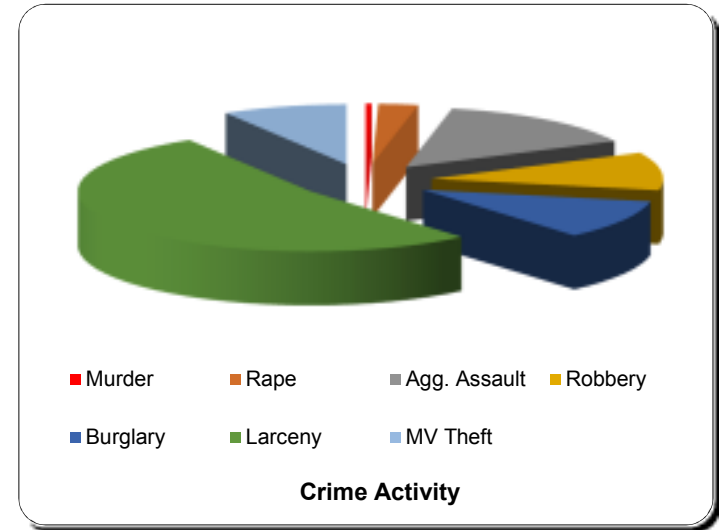

Chelsea Police Department 19 Park Street Chelsea, Massachusetts 02150

CITY WIDE Crime Comparison Statistics

2017 End of Month Summary Statistics **SEPTEMBER**

	Murder	Rape	Aggravated Assault	Robbery	Burglary	Larceny	MV Theft
Jan	1	1	14	7	9	41	4
Feb	1	3	9	11	8	41	8
Mar	0	3	15	9	15	52	9
Apr	0	2	12	9	5	40	10
May	0	3	7	6	10	31	7
Jun	0	1	14	8	8	49	4
Jul	0	3	10	10	10	52	5
Aug	0	2	15	4	5	45	12
Sep	1	2	10	10	7	29	4
Oct							
Nov							
Dec							
Totals:	3	20	106	74	77	380	63

											2016		
	Violent Crime	Property Crime	Total Crime	Crime Rate	Crime Rate % Change	Violent Crime Rate	Vio. Crime % Change	Property Crime Rate	Prop Crime % Change	Violent Crime	Property Crime	Total Crime	
Jan	23	54	77	0.22%		0.07%		0.15%		30	81	111	
Feb	24	57	81	0.23%	0.01%	0.07%	0.00%	0.16%	0.01%	20	73	93	
Mar	27	76	103	0.29%	0.06%	0.08%	0.01%	0.22%	0.05%	47	80	127	
Apr	23	55	78	0.22%	-0.07%	0.07%	-0.01%	0.16%	-0.06%	34	63	97	
May	16	48	64	0.18%	-0.04%	0.05%	-0.02%	0.14%	-0.02%	39	74	113	
Jun	23	61	84	0.24%	0.06%	0.07%	0.02%	0.17%	0.04%	33	111	144	
Jul	23	67	90	0.26%	0.02%	0.07%	0.00%	0.19%	0.02%	34	80	114	
Aug	21	62	83	0.24%	-0.02%	0.06%	-0.01%	0.18%	-0.01%	20	84	104	
Sep	23	40	63	0.18%	-0.06%	0.07%	0.01%	0.11%	-0.06%	30	100	130	
Oct													
Nov													
Dec													
Totals:	203	520	723							287	746	1,033	