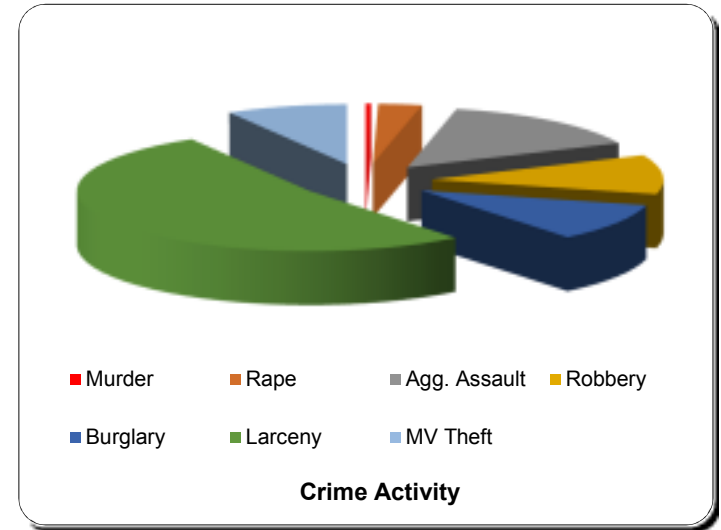

Chelsea Police Department 19 Park Street Chelsea, Massachusetts 02150

CITY WIDE Crime Comparison Statistics

2017 End of Month Summary Statistics **OCTOBER**

	Murder	Rape	Aggravated Assault	Robbery	Burglary	Larceny	MV Theft
Jan	1	1	14	7	9	41	4
Feb	1	3	9	11	8	41	8
Mar	0	3	15	9	15	52	9
Apr	0	2	12	9	5	41	10
May	0	3	7	6	10	31	7
Jun	0	1	14	8	8	50	4
Jul	0	3	10	10	10	52	5
Aug	0	2	15	4	5	45	12
Sep	1	2	12	10	7	30	4
Oct	0	4	10	10	4	31	4
Nov							
Dec							
Totals:	3	24	118	84	81	414	67

											2016		
	Violent Crime	Property Crime	Total Crime	Crime Rate	Crime Rate % Change	Violent Crime Rate	Vio. Crime % Change	Property Crime Rate	Prop Crime % Change	Violent Crime	Property Crime	Total Crime	
Jan	23	54	77	0.22%		0.07%		0.15%		30	81	111	
Feb	24	57	81	0.23%	0.01%	0.07%	0.00%	0.16%	0.01%	20	73	93	
Mar	27	76	103	0.29%	0.06%	0.08%	0.01%	0.22%	0.05%	47	80	127	
Apr	23	56	79	0.22%	-0.07%	0.07%	-0.01%	0.16%	-0.06%	34	63	97	
May	16	48	64	0.18%	-0.04%	0.05%	-0.02%	0.14%	-0.02%	39	74	113	
Jun	23	62	85	0.24%	0.06%	0.07%	0.02%	0.18%	0.04%	33	111	144	
Jul	23	67	90	0.26%	0.01%	0.07%	0.00%	0.19%	0.01%	34	80	114	
Aug	21	62	83	0.24%	-0.02%	0.06%	-0.01%	0.18%	-0.01%	20	84	104	
Sep	25	41	66	0.19%	-0.05%	0.07%	0.01%	0.12%	-0.06%	30	100	130	
Oct	24	39	63	0.18%	-0.01%	0.07%	0.00%	0.11%	-0.01%	33	78	111	
Nov													
Dec													
Totals:	229	562	791							320	824	1,144	