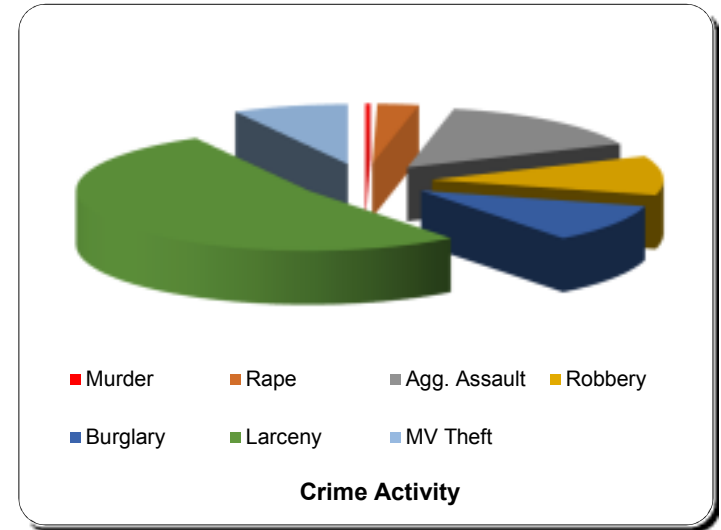

Chelsea Police Department 19 Park Street Chelsea, Massachusetts 02150

CITY WIDE Crime Comparison Statistics

2017 End of Month Summary Statistics **NOVEMBER**

	Murder	Rape	Aggravated Assault	Robbery	Burglary	Larceny	MV Theft
Jan	1	1	14	7	9	41	4
Feb	1	3	9	11	8	41	8
Mar	0	3	15	9	15	52	9
Apr	0	2	12	9	5	41	10
May	0	3	7	6	10	31	7
Jun	0	1	14	8	8	50	4
Jul	0	3	10	10	10	52	5
Aug	0	2	15	4	5	45	12
Sep	1	2	11	10	7	33	4
Oct	0	4	11	10	4	34	4
Nov	0	1	15	8	9	35	3
Dec							
Totals:	3	25	133	92	90	455	70

											2016		
	Violent Crime	Property Crime	Total Crime	Crime Rate	Crime Rate % Change	Violent Crime Rate	Vio. Crime % Change	Property Crime Rate	Prop Crime % Change	Violent Crime	Property Crime	Total Crime	
Jan	23	54	77	0.22%		0.07%		0.15%		30	81	111	
Feb	24	57	81	0.23%	0.01%	0.07%	0.00%	0.16%	0.01%	20	73	93	
Mar	27	76	103	0.29%	0.06%	0.08%	0.01%	0.22%	0.05%	47	80	127	
Apr	23	56	79	0.22%	-0.07%	0.07%	-0.01%	0.16%	-0.06%	34	63	97	
May	16	48	64	0.18%	-0.04%	0.05%	-0.02%	0.14%	-0.02%	39	74	113	
Jun	23	62	85	0.24%	0.06%	0.07%	0.02%	0.18%	0.04%	33	111	144	
Jul	23	67	90	0.26%	0.01%	0.07%	0.00%	0.19%	0.01%	34	80	114	
Aug	21	62	83	0.24%	-0.02%	0.06%	-0.01%	0.18%	-0.01%	20	84	104	
Sep	24	44	68	0.19%	-0.04%	0.07%	0.01%	0.13%	-0.05%	30	100	130	
Oct	25	42	67	0.19%	0.00%	0.07%	0.00%	0.12%	-0.01%	33	78	111	
Nov	24	47	71	0.20%	0.01%	0.07%	0.00%	0.13%	0.01%	28	51	79	
Dec													
Totals:	253	615	868							348	875	1,223	