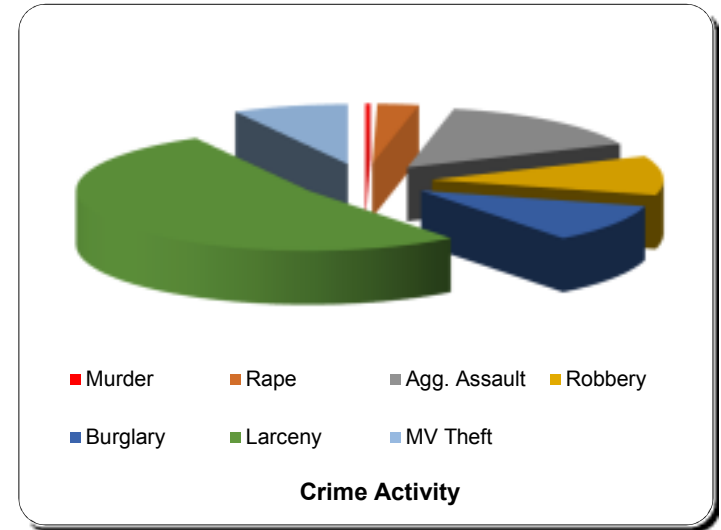

Chelsea Police Department 19 Park Street Chelsea, Massachusetts 02150

CITY WIDE Crime Comparison Statistics

2017 End of Month Summary Statistics ****NOVEMBER****

	Murder	Rape	Aggravated Assault	Robbery	Burglary	Larceny	MV Theft
Jan	1	1	14	7	9	41	4
Feb	1	3	9	11	8	41	8
Mar	0	3	15	9	15	52	9
Apr	0	2	12	9	5	41	10
May	0	3	7	6	10	31	7
Jun	0	1	14	8	8	50	4
Jul	0	3	10	10	10	52	5
Aug	0	2	15	4	5	45	12
Sep	1	2	11	10	7	33	4
Oct	0	4	11	10	4	34	4
Nov	0	1	15	8	9	35	3
Dec							
Totals:	3	25	133	92	90	455	70

											2016		
	Violent Crime	Property Crime	Total Crime	Crime Rate	Crime Rate % Change	Violent Crime Rate	Vio. Crime % Change	Property Crime Rate	Prop Crime % Change	Violent Crime	Property Crime	Total Crime	
Jan	23	54	77	0.22%		0.07%		0.15%		30	81	111	
Feb	24	57	81	0.23%	0.01%	0.07%	0.00%	0.16%	0.01%	20	73	93	
Mar	27	76	103	0.29%	0.06%	0.08%	0.01%	0.22%	0.05%	47	80	127	
Apr	23	56	79	0.22%	-0.07%	0.07%	-0.01%	0.16%	-0.06%	34	63	97	
May	16	48	64	0.18%	-0.04%	0.05%	-0.02%	0.14%	-0.02%	39	74	113	
Jun	23	62	85	0.24%	0.06%	0.07%	0.02%	0.18%	0.04%	33	111	144	
Jul	23	67	90	0.26%	0.01%	0.07%	0.00%	0.19%	0.01%	34	80	114	
Aug	21	62	83	0.24%	-0.02%	0.06%	-0.01%	0.18%	-0.01%	20	84	104	
Sep	24	44	68	0.19%	-0.04%	0.07%	0.01%	0.13%	-0.05%	30	100	130	
Oct	25	42	67	0.19%	0.00%	0.07%	0.00%	0.12%	-0.01%	33	78	111	
Nov	24	47	71	0.20%	0.01%	0.07%	0.00%	0.13%	0.01%	28	51	79	
Dec													
Totals:	253	615	868							348	875	1,223	