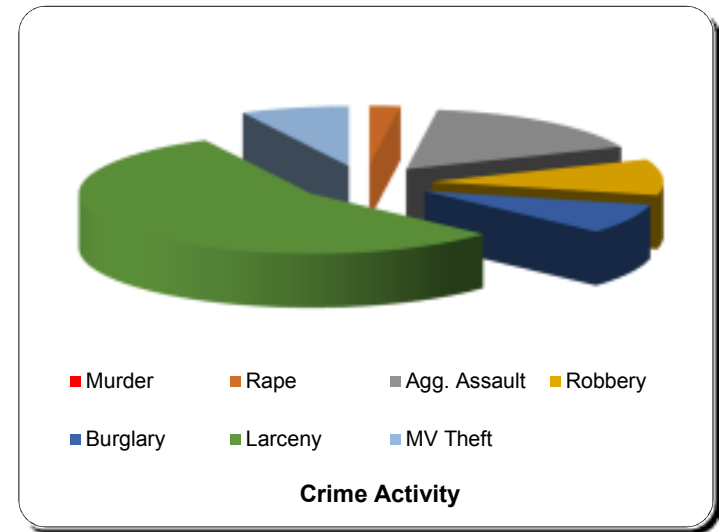

**Chelsea Police Department
19 Park Street
Chelsea, Massachusetts 02150**

**CITY WIDE Crime Comparison Statistics
2018 End of Month Summary Statistics **MARCH****

	Murder	Rape	Aggravated Assault	Robbery	Burglary	Larceny	MV Theft
Jan	0	1	8	5	5	40	5
Feb	0	2	7	9	6	34	1
Mar	0	1	16	4	4	29	8
Apr							
May							
Jun							
Jul							
Aug							
Sep							
Oct							
Nov							
Dec							
Totals:	0	4	31	18	15	103	14

											2017		
	Violent Crime	Property Crime	Total Crime	Crime Rate	Crime Rate % Change	Violent Crime Rate	Vio. Crime % Change	Property Crime Rate	Prop Crime % Change	Violent Crime	Property Crime	Total Crime	
Jan	14	50	64	0.18%		0.04%		0.14%		23	54	77	
Feb	18	41	59	0.17%	-0.01%	0.05%	0.01%	0.12%	-0.03%	24	57	81	
Mar	21	41	62	0.18%	0.01%	0.06%	0.01%	0.12%	0.00%	27	76	103	
Apr													
May													
Jun													
Jul													
Aug													
Sep													
Oct													
Nov													
Dec													
Totals:	53	132	185							74	187	261	