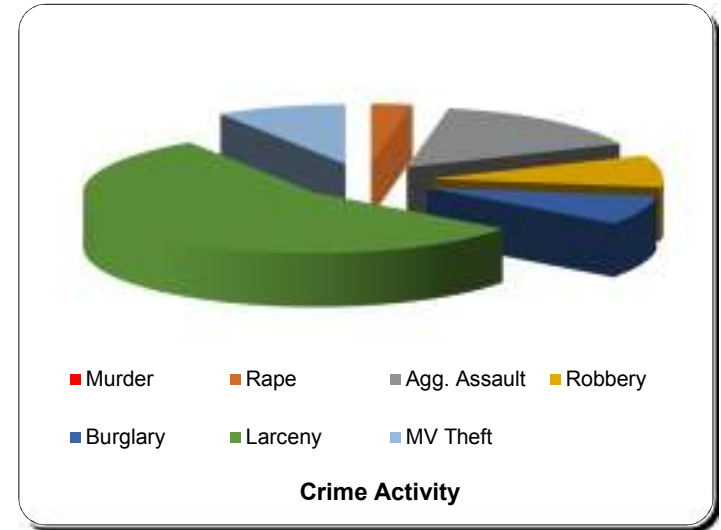

# Chelsea Police Department 19 Park Street Chelsea, Massachusetts 02150

## CITY WIDE Crime Comparison Statistics

2018 End of Month Summary Statistics **\*\*APRIL\*\***

	Murder	Rape	Aggravated Assault	Robbery	Burglary	Larceny	MV Theft
Jan	0	1	8	5	5	40	5
Feb	0	2	7	9	6	35	1
Mar	0	1	16	4	4	31	9
Apr	0	3	7	3	4	29	7
May							
Jun							
Jul							
Aug							
Sep							
Oct							
Nov							
Dec							
<b>Totals:</b>	<b>0</b>	<b>7</b>	<b>38</b>	<b>21</b>	<b>19</b>	<b>135</b>	<b>22</b>

											2017		
	Violent Crime	Property Crime	Total Crime	Crime Rate	Crime Rate % Change	Violent Crime Rate	Vio. Crime % Change	Property Crime Rate	Prop Crime % Change	Violent Crime	Property Crime	Total Crime	
Jan	14	50	64	0.18%		0.04%		0.14%		23	54	77	
Feb	18	42	60	0.17%	-0.01%	0.05%	0.01%	0.12%	-0.02%	24	57	81	
Mar	21	44	65	0.18%	0.01%	0.06%	0.01%	0.13%	0.01%	27	76	103	
Apr	13	40	53	0.15%	-0.03%	0.04%	-0.02%	0.11%	-0.01%	23	56	79	
May													
Jun													
Jul													
Aug													
Sep													
Oct													
Nov													
Dec													
<b>Totals:</b>	<b>66</b>	<b>176</b>	<b>242</b>							<b>97</b>	<b>243</b>	<b>340</b>	