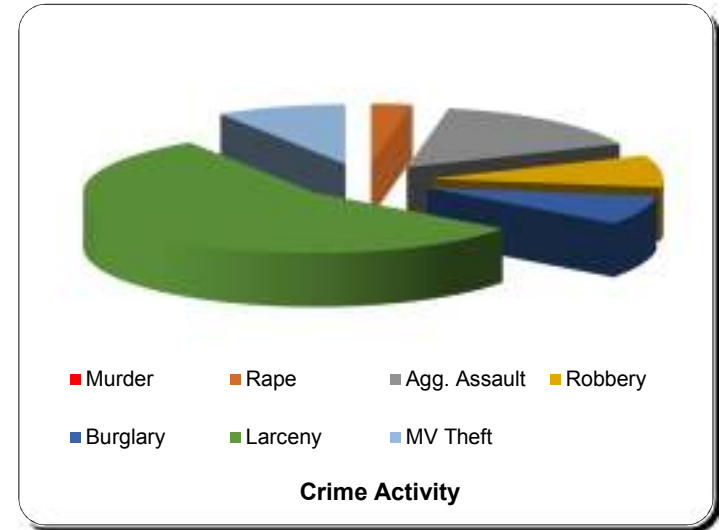

# Chelsea Police Department 19 Park Street Chelsea, Massachusetts 02150

## CITY WIDE Crime Comparison Statistics

2018 End of Month Summary Statistics \*\*APRIL\*\*

	Murder	Rape	Aggravated Assault	Robbery	Burglary	Larceny	MV Theft
Jan	0	1	8	5	5	40	5
Feb	0	2	7	9	6	35	1
Mar	0	1	16	4	4	31	9
Apr	0	3	7	3	4	29	7
May							
Jun							
Jul							
Aug							
Sep							
Oct							
Nov							
Dec							
<b>Totals:</b>	<b>0</b>	<b>7</b>	<b>38</b>	<b>21</b>	<b>19</b>	<b>135</b>	<b>22</b>

											2017		
	Violent Crime	Property Crime	Total Crime	Crime Rate	Crime Rate % Change	Violent Crime Rate	Vio. Crime % Change	Property Crime Rate	Prop Crime % Change	Violent Crime	Property Crime	Total Crime	
Jan	14	50	64	0.18%		0.04%		0.14%		23	54	77	
Feb	18	42	60	0.17%	-0.01%	0.05%	0.01%	0.12%	-0.02%	24	57	81	
Mar	21	44	65	0.18%	0.01%	0.06%	0.01%	0.13%	0.01%	27	76	103	
Apr	13	40	53	0.15%	-0.03%	0.04%	-0.02%	0.11%	-0.01%	23	56	79	
May													
Jun													
Jul													
Aug													
Sep													
Oct													
Nov													
Dec													
<b>Totals:</b>	<b>66</b>	<b>176</b>	<b>242</b>							<b>97</b>	<b>243</b>	<b>340</b>	