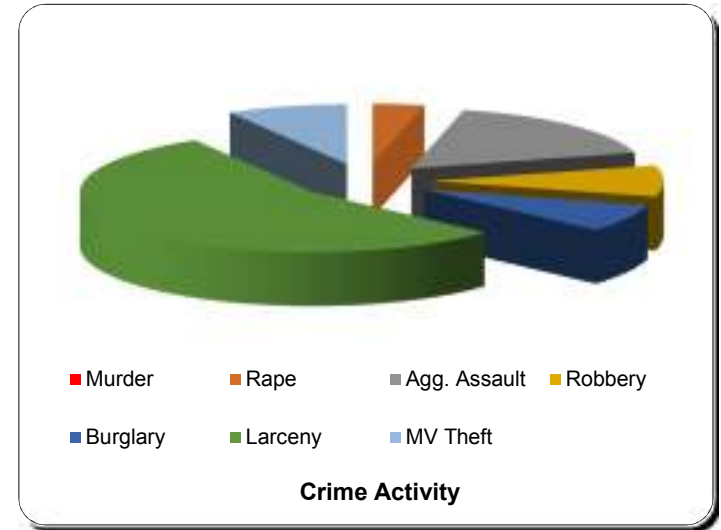

# Chelsea Police Department 19 Park Street Chelsea, Massachusetts 02150

## CITY WIDE Crime Comparison Statistics 2018 End of Month Summary Statistics \*\*MAY\*\*

	Murder	Rape	Aggravated Assault	Robbery	Burglary	Larceny	MV Theft
Jan	0	1	8	5	5	40	5
Feb	0	2	7	9	6	35	1
Mar	0	1	16	4	4	31	9
Apr	0	3	7	3	4	30	8
May	0	5	19	7	6	46	5
Jun							
Jul							
Aug							
Sep							
Oct							
Nov							
Dec							
<b>Totals:</b>	<b>0</b>	<b>12</b>	<b>57</b>	<b>28</b>	<b>25</b>	<b>182</b>	<b>28</b>

											2017		
	Violent Crime	Property Crime	Total Crime	Crime Rate	Crime Rate % Change	Violent Crime Rate	Vio. Crime % Change	Property Crime Rate	Prop Crime % Change	Violent Crime	Property Crime	Total Crime	
Jan	14	50	64	0.18%		0.04%		0.14%		23	54	77	
Feb	18	42	60	0.17%	-0.01%	0.05%	0.01%	0.12%	-0.02%	24	57	81	
Mar	21	44	65	0.18%	0.01%	0.06%	0.01%	0.13%	0.01%	27	76	103	
Apr	13	42	55	0.16%	-0.03%	0.04%	-0.02%	0.12%	-0.01%	23	56	79	
May	31	57	88	0.25%	0.09%	0.09%	0.05%	0.16%	0.04%	16	48	64	
Jun													
Jul													
Aug													
Sep													
Oct													
Nov													
Dec													
<b>Totals:</b>	<b>97</b>	<b>235</b>	<b>332</b>							<b>113</b>	<b>291</b>	<b>404</b>	