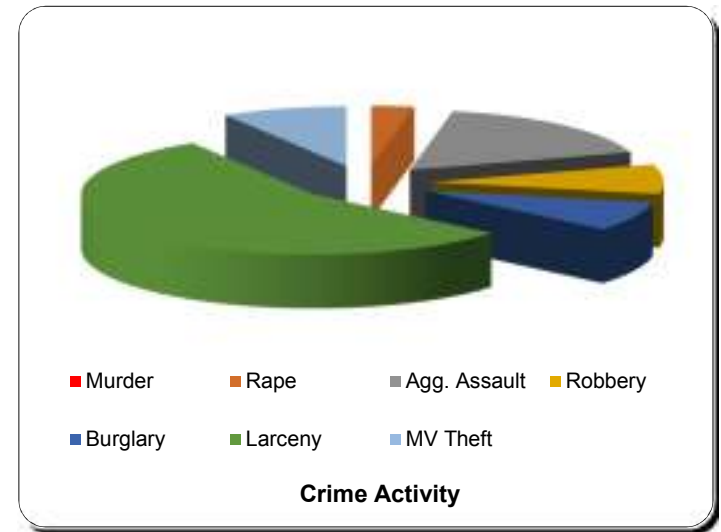

# Chelsea Police Department 19 Park Street Chelsea, Massachusetts 02150

## CITY WIDE Crime Comparison Statistics

2018 End of Month Summary Statistics \*\*JUNE\*\*

	Murder	Rape	Aggravated Assault	Robbery	Burglary	Larceny	MV Theft
Jan	0	1	8	5	5	40	5
Feb	0	2	7	9	6	35	1
Mar	0	1	16	3	4	33	9
Apr	0	3	7	3	4	32	8
May	0	5	19	7	8	48	5
Jun	0	0	12	5	5	33	7
Jul							
Aug							
Sep							
Oct							
Nov							
Dec							
<b>Totals:</b>	<b>0</b>	<b>12</b>	<b>69</b>	<b>32</b>	<b>32</b>	<b>221</b>	<b>35</b>

											2017		
	Violent Crime	Property Crime	Total Crime	Crime Rate	Crime Rate % Change	Violent Crime Rate	Vio. Crime % Change	Property Crime Rate	Prop Crime % Change	Violent Crime	Property Crime	Total Crime	
Jan	14	50	64	0.18%		0.04%		0.14%		23	54	77	
Feb	18	42	60	0.17%	-0.01%	0.05%	0.01%	0.12%	-0.02%	24	57	81	
Mar	20	46	66	0.19%	0.02%	0.06%	0.01%	0.13%	0.01%	27	76	103	
Apr	13	44	57	0.16%	-0.03%	0.04%	-0.02%	0.13%	-0.01%	23	56	79	
May	31	61	92	0.26%	0.10%	0.09%	0.05%	0.17%	0.05%	16	48	64	
Jun	17	45	62	0.18%	-0.09%	0.05%	-0.04%	0.13%	-0.05%	23	62	85	
Jul													
Aug													
Sep													
Oct													
Nov													
Dec													
<b>Totals:</b>	<b>113</b>	<b>288</b>	<b>401</b>							<b>136</b>	<b>353</b>	<b>489</b>	